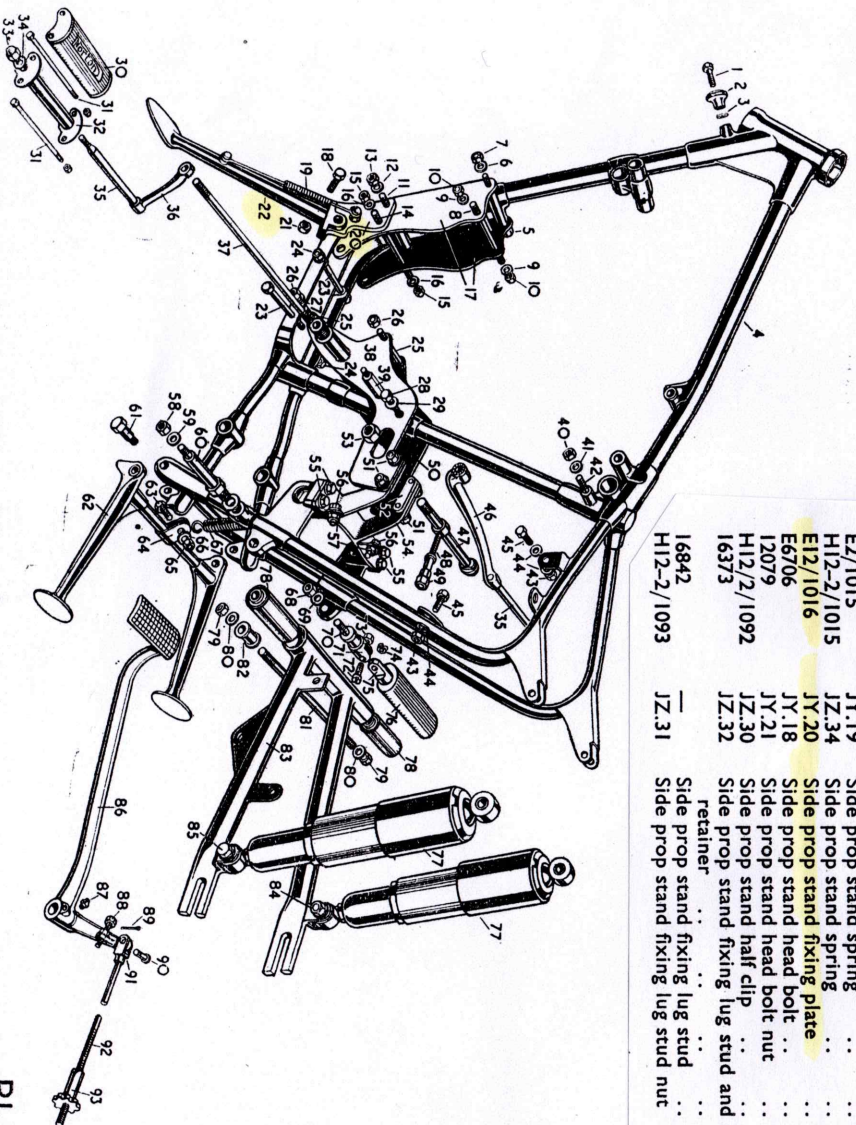

ES2

SIDE PROP STAND							
E2/1014	JX.37	Side prop stand	...	...	...	...	19R
E4/1014	JY.22	Side prop stand fixing plate	...	...	...	...	ES2, 19SF
E7/1016	JX.33	Side prop stand fixing plate for engine	...	...	...	...	ES2, 19
14828	JX.31	Distance piece for crankcase bolt	...	...	...	...	ES2, 19
14999	JX.32	Side prop stand spring	...	...	...	...	ES2, 19
E2/1015	JX.35	Fixing bolt	...	...	...	...	ES2, 19
E6706	JX.34	Fixing bolt nut	...	...	...	...	ES2, 19
12079	JX.36	Strap for prop stand	...	...	...	...	ES2, 19
14990	—						

PLATE JX

MODEL 7

SIDE PROP STAND AND FITTINGS							
E12/1014	JY.22	Side prop stand	...	...	...	...	7
H12-2/1014	JZ.33	Side prop stand spring	...	...	...	...	88
E2/1015	JY.19	Side prop stand spring	...	...	...	...	7
H12-2/1015	JZ.34	Side prop stand fixing plate	...	...	...	...	7
E12/1016	JY.20	Side prop stand fixing plate	...	...	...	...	7
E6706	JY.18	Side prop stand head bolt	...	...	...	...	7
12079	JY.21	Side prop stand head bolt nut	...	...	...	...	7
H12/2/1092	JZ.30	Side prop stand half clip	...	...	...	...	88
16373	JZ.32	Side prop stand fixing lug stud and spring retainer	...	...	...	...	88
16842	—	Side prop stand fixing lug stud	...	...	...	...	88
H12-2/1093	JZ.31	Side prop stand fixing lug stud nut	...	...	...	...	88

PLATE JY