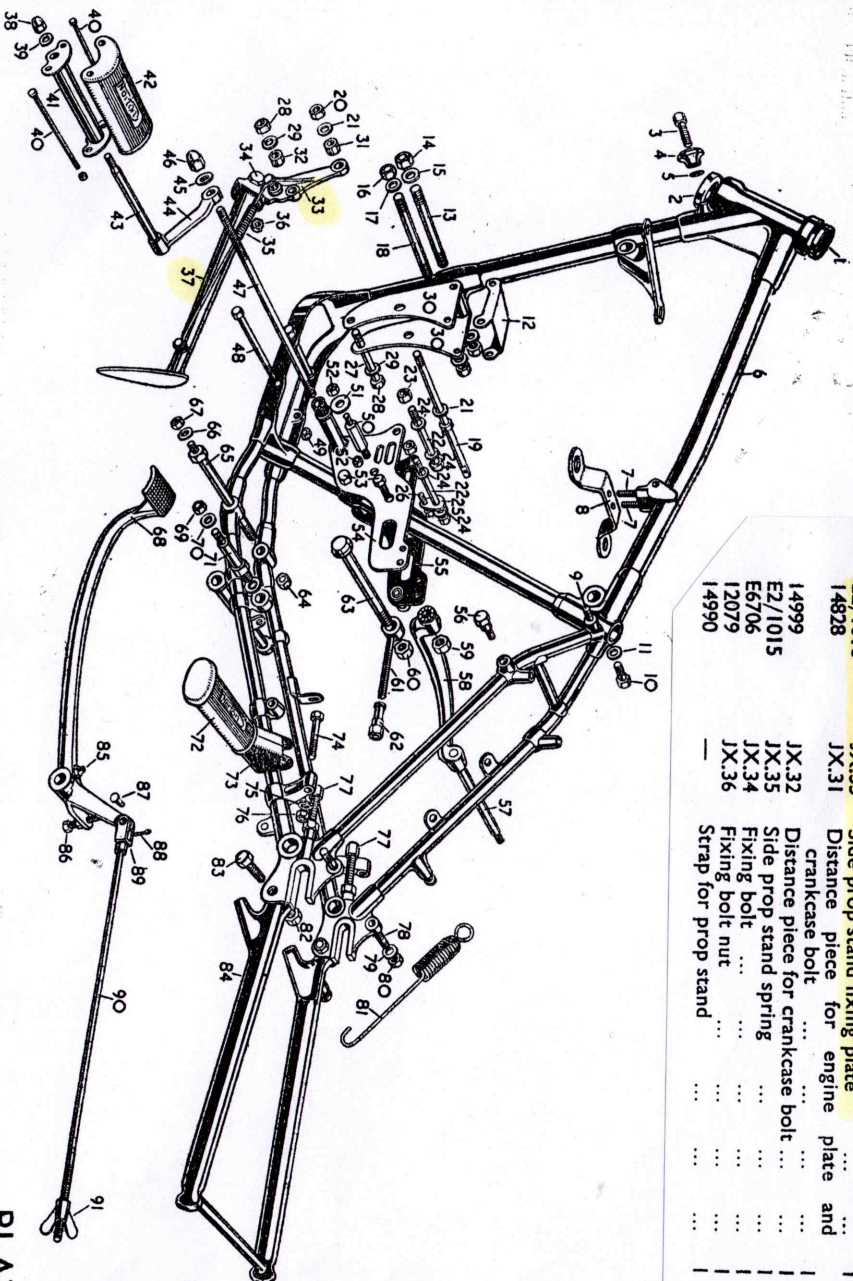

ES2

SIDE PROP STAND							
E2/1014	JX.37	Side prop stand	...	...	...	...	19R
E4/1014	JY.22	Side prop stand fixing plate	...	...	...	...	ES2, 19SF
E7/1016	JX.33	Side prop stand fixing plate for engine	...	...	...	...	ES2, 19
14828	JX.31	Distance piece for crankcase bolt	...	...	...	...	ES2, 19
14999	JX.32	Side prop stand spring	...	...	...	...	ES2, 19
E2/1015	JX.35	Fixing bolt	...	...	...	...	ES2, 19
E6706	JX.34	Fixing bolt nut	...	...	...	...	ES2, 19
12079	JX.36	Strap for prop stand	...	...	...	...	ES2, 19
14990	—						

PLATE JX

MODEL 7

SIDE PROP STAND AND FITTINGS							
E12/1014	JY.22	Side prop stand	...	...	...	...	7
H12-2/1014	JZ.33	Side prop stand spring	...	...	...	...	88
E2/1015	JY.19	Side prop stand spring	...	...	...	...	7
H12-2/1015	JZ.34	Side prop stand fixing plate	...	...	...	...	7
E12/1016	JY.20	Side prop stand fixing plate	...	...	...	...	7
E6706	JY.18	Side prop stand head bolt	...	...	...	...	7
12079	JY.21	Side prop stand head bolt nut	...	...	...	...	7
H12/2/1092	JZ.30	Side prop stand half clip	...	...	...	...	88
16373	JZ.32	Side prop stand fixing lug stud and spring retainer	...	...	...	...	88
16842	—	Side prop stand fixing lug stud	...	...	...	...	88
H12-2/1093	JZ.31	Side prop stand fixing lug stud nut	...	...	...	...	88

PLATE JY